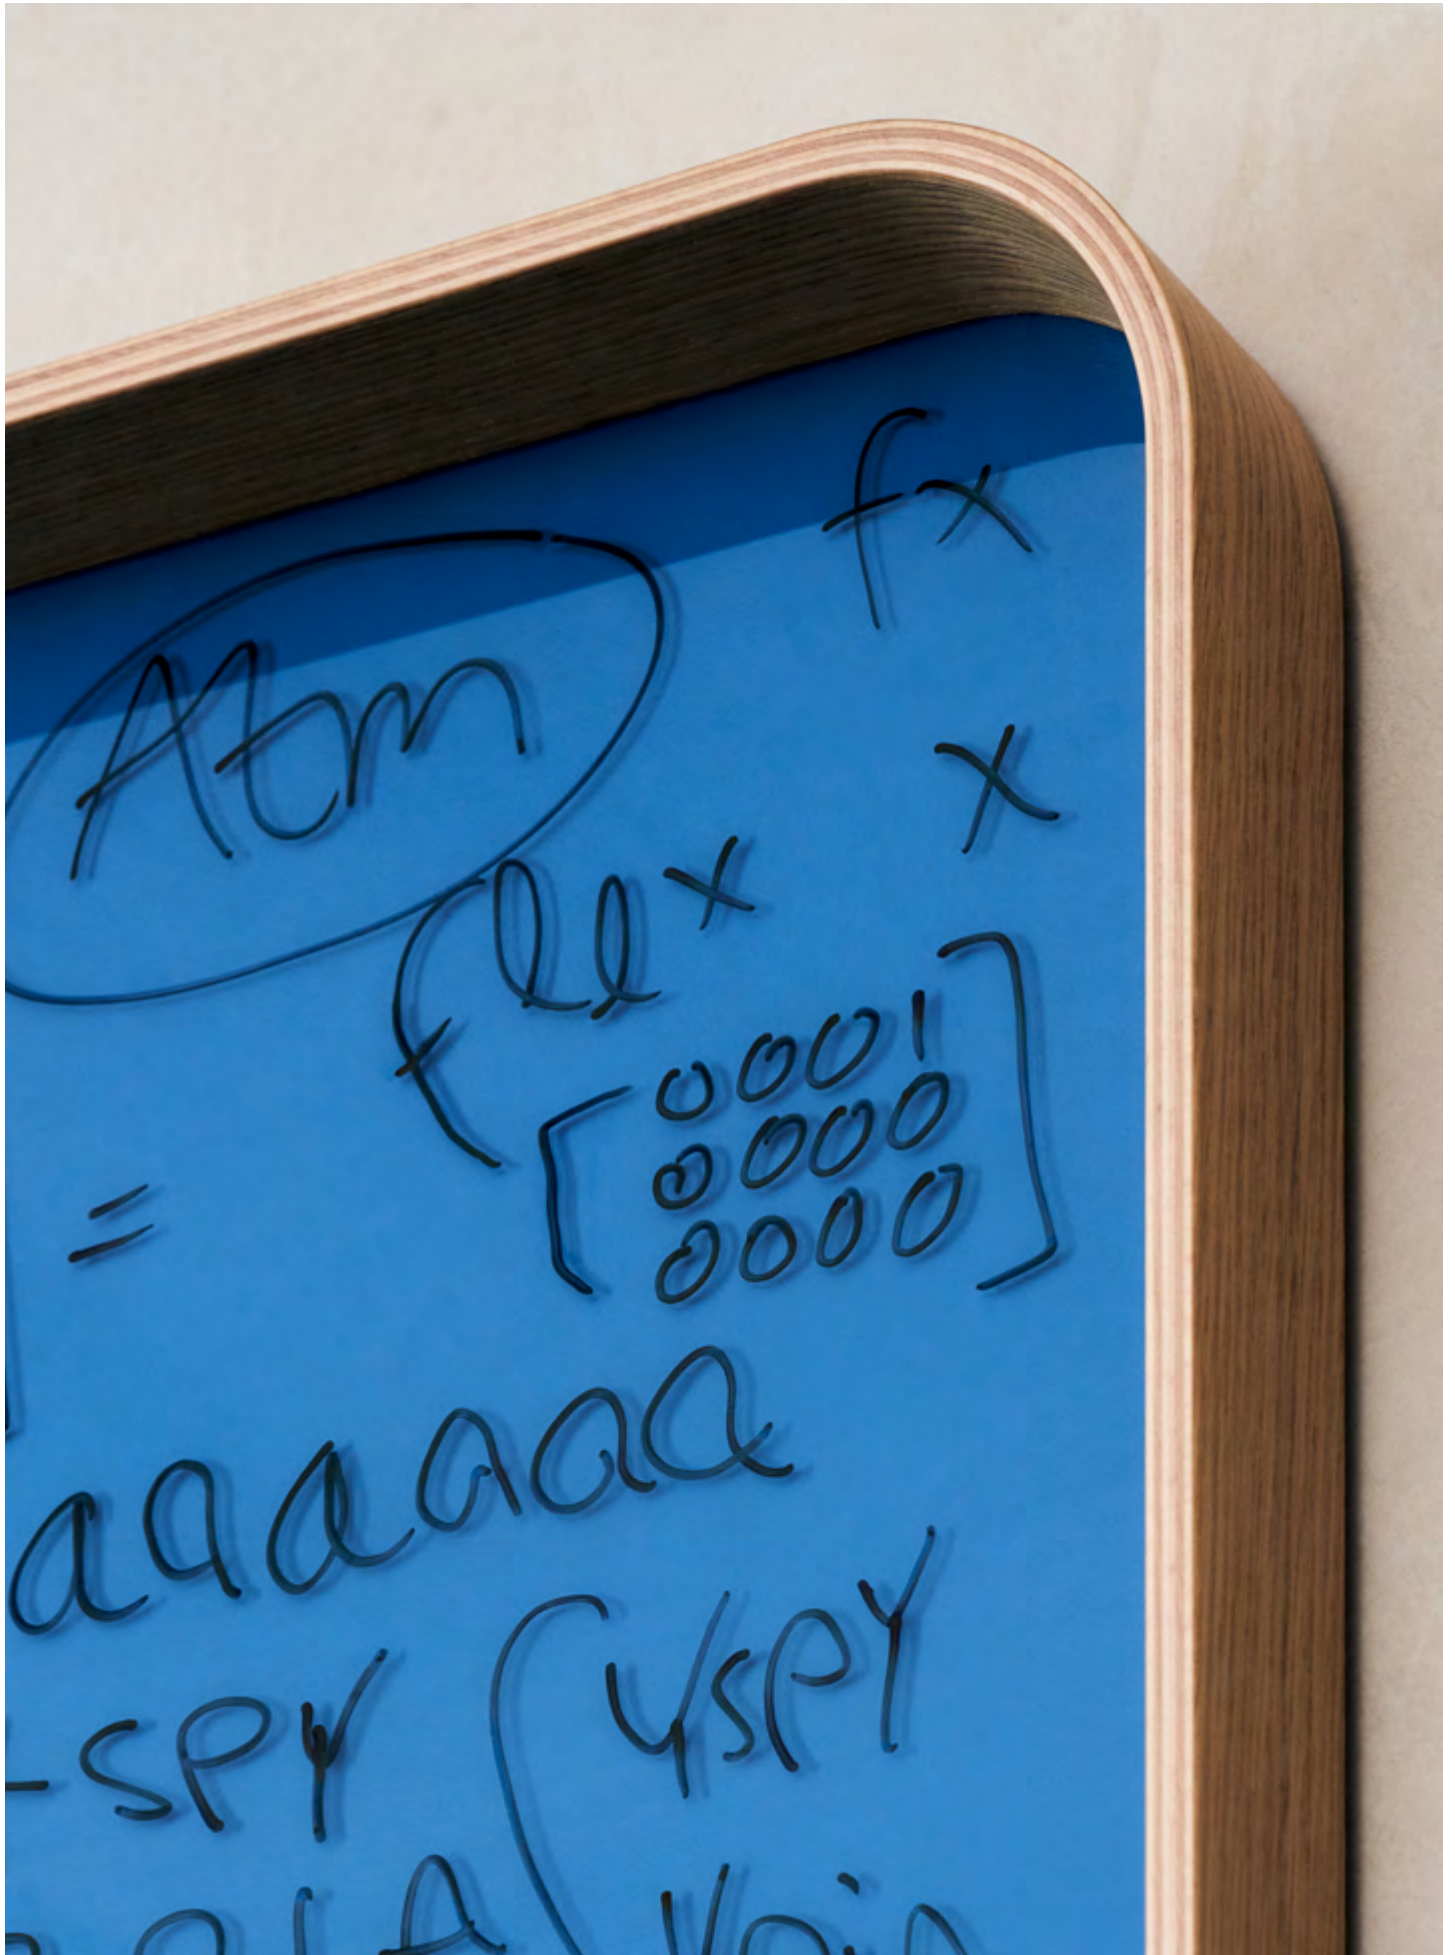

LINTEX / FRAME Wall

FRAME WALL

A premium writing board with a softly rounded bentwood frame available in grey lacquer or oak veneer finish. The depth of the frame outlines the board and doubles as a natural pen tray. The glass is available in any of our 24 standard colours. For a monochrome appearance we recommend the colour Soft - 150 combined with a grey lacquer frame. Designed by Halleroed and Matti Klenell.

MOOD- or SILK-GLASS® in 24 colours
 Oak veneer or grey bentwood frame
 Magnetic writing surface
 Depth from wall 50 mm
 Tempered, low iron glass
 FSC Mix: FSC-C170086

Article number	Name	Size w x h mm	Weight kg
70820-colour code	FRAME Wall, Oak frame	1000 x 1000 x 50	15
70825-colour code	FRAME Wall, Oak frame	1500 x 1000 x 50	22
70830-colour code	FRAME Wall, Oak frame	2000 x 1000 x 50	29
70820M-colour code	FRAME Wall, SILK-GLASS®, Oak frame	1000 x 1000 x 50	15
70825M-colour code	FRAME Wall, SILK-GLASS®, Oak frame	1500 x 1000 x 50	22
70830M-colour code	FRAME Wall, SILK-GLASS®, Oak frame	2000 x 1000 x 50	29
70880-colour code	FRAME Wall, Grey frame (Soft 150)	1000 x 1000 x 50	15
70885-colour code	FRAME Wall, Grey frame (Soft 150)	1500 x 1000 x 50	22
70890-colour code	FRAME Wall, Grey frame (Soft 150)	2000 x 1000 x 50	29
70880M-colour code	FRAME Wall, SILK-GLASS®, Grey frame (Soft 150)	1000 x 1000 x 50	15
70885M-colour code	FRAME Wall, SILK-GLASS®, Grey frame (Soft 150)	1500 x 1000 x 50	22
70890M-colour code	FRAME Wall, SILK-GLASS®, Grey frame (Soft 150)	2000 x 1000 x 50	29