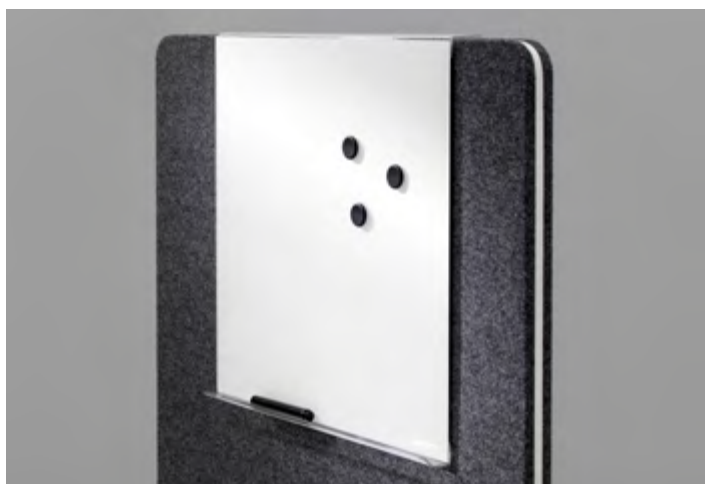

EDGE ACCESSORIES

Article number	Name	Size w x h mm	Weight kg
1588-colour code	Edge Floor Plexi Mood	300 x 300	1,8
1589-colour code	Edge Floor Plexi Mood	500 x 500	3,9
1587-colour code	Edge Table Plexi Mood	300 x 300	1,8