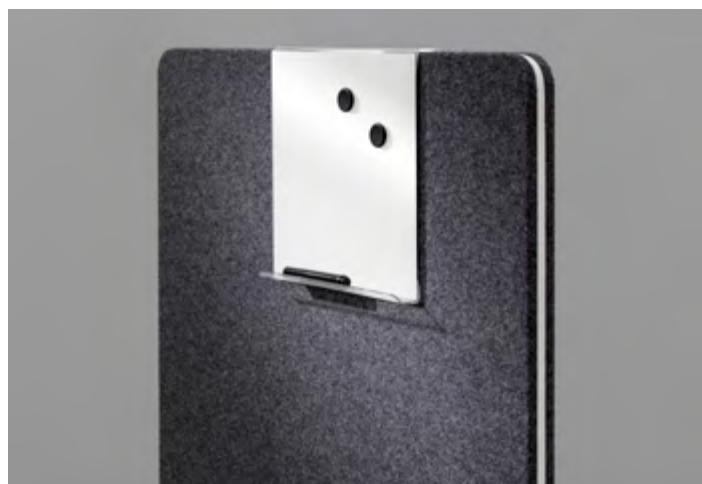

EDGE ACCESSORIES

Article number	Name	Size w x h mm	Weight kg
1588-colour code	Edge Floor Plexi Mood	300 x 300	1,8
1589-colour code	Edge Floor Plexi Mood	500 x 500	3,9
1587-colour code	Edge Table Plexi Mood	300 x 300	1,8